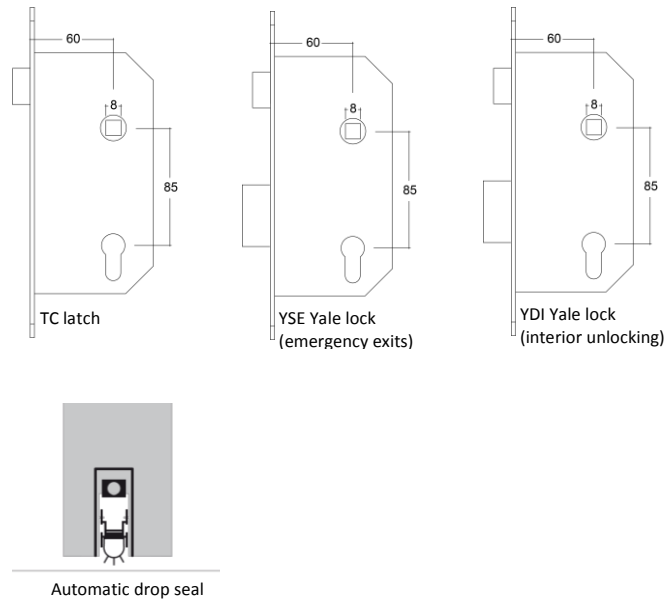

IRONMONGERY AND OPTIONS