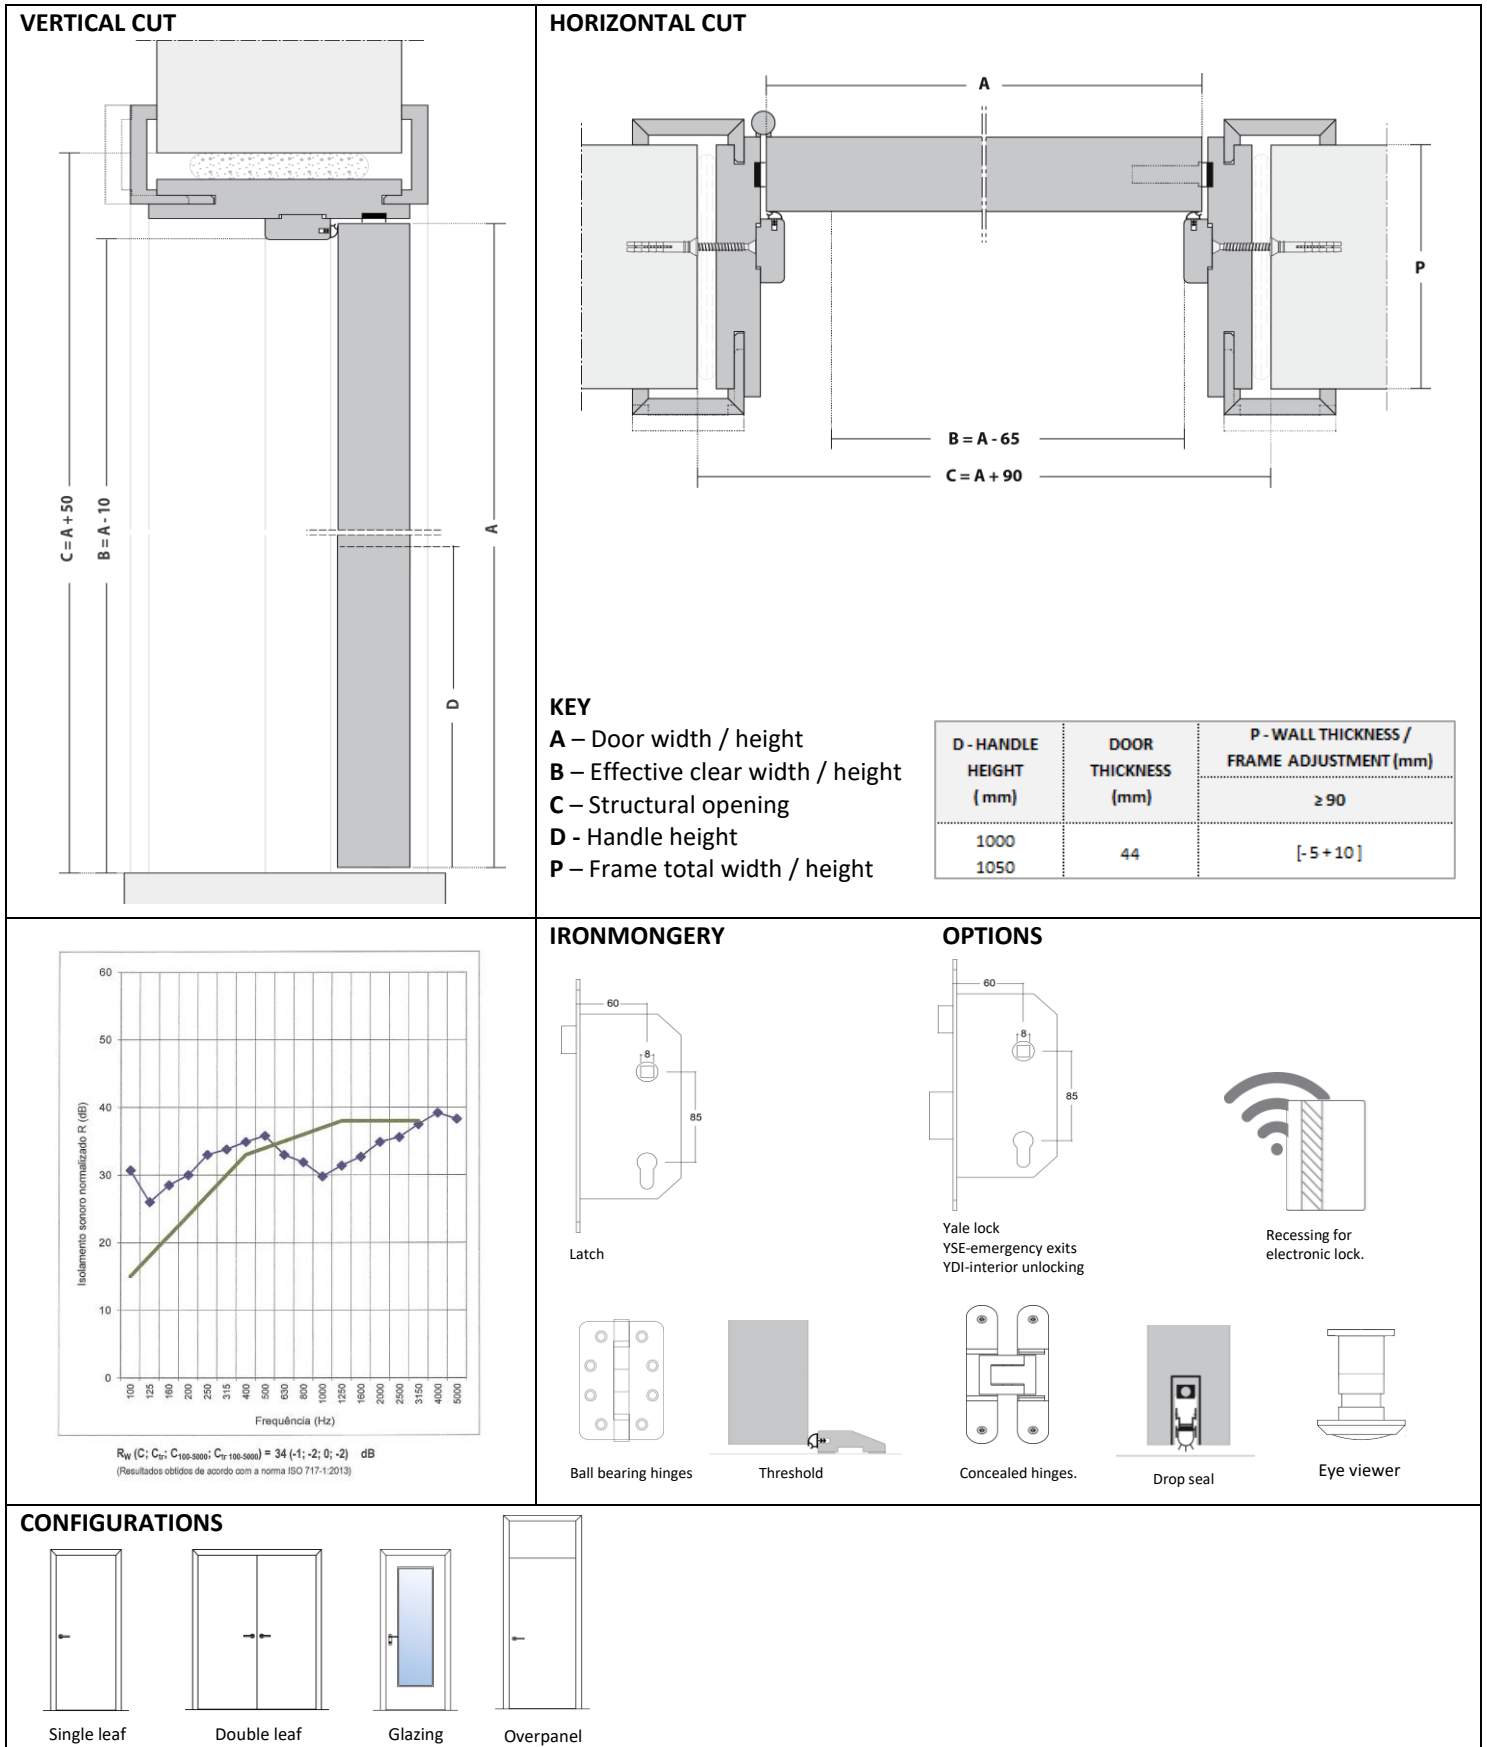

Note: Depending on product features or configurations, dimensions will vary. As we are constantly improving our product range, we reserve the right to make changes without prior notice. The guarantee certificate is an integral part of the technical data sheet, available at www.vicaima.com.