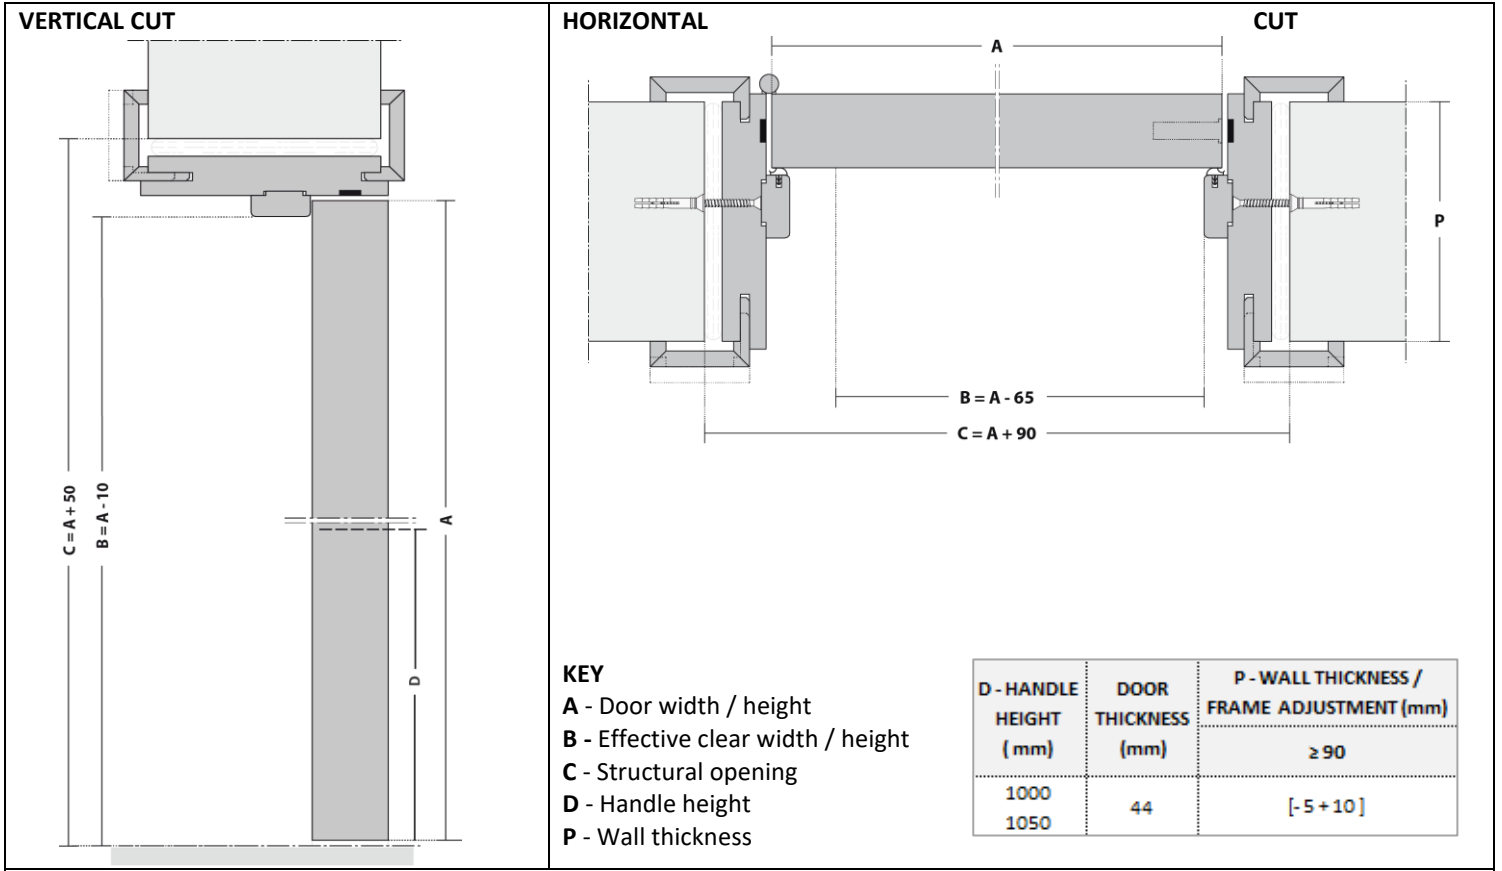

Notes: Depending on product features or configurations, dimensions will vary. As we are constantly improving our product range, we reserve the right to make changes without prior notice. The guarantee certificate is an integral part of the technical data sheet, available at www.vicaima.com.