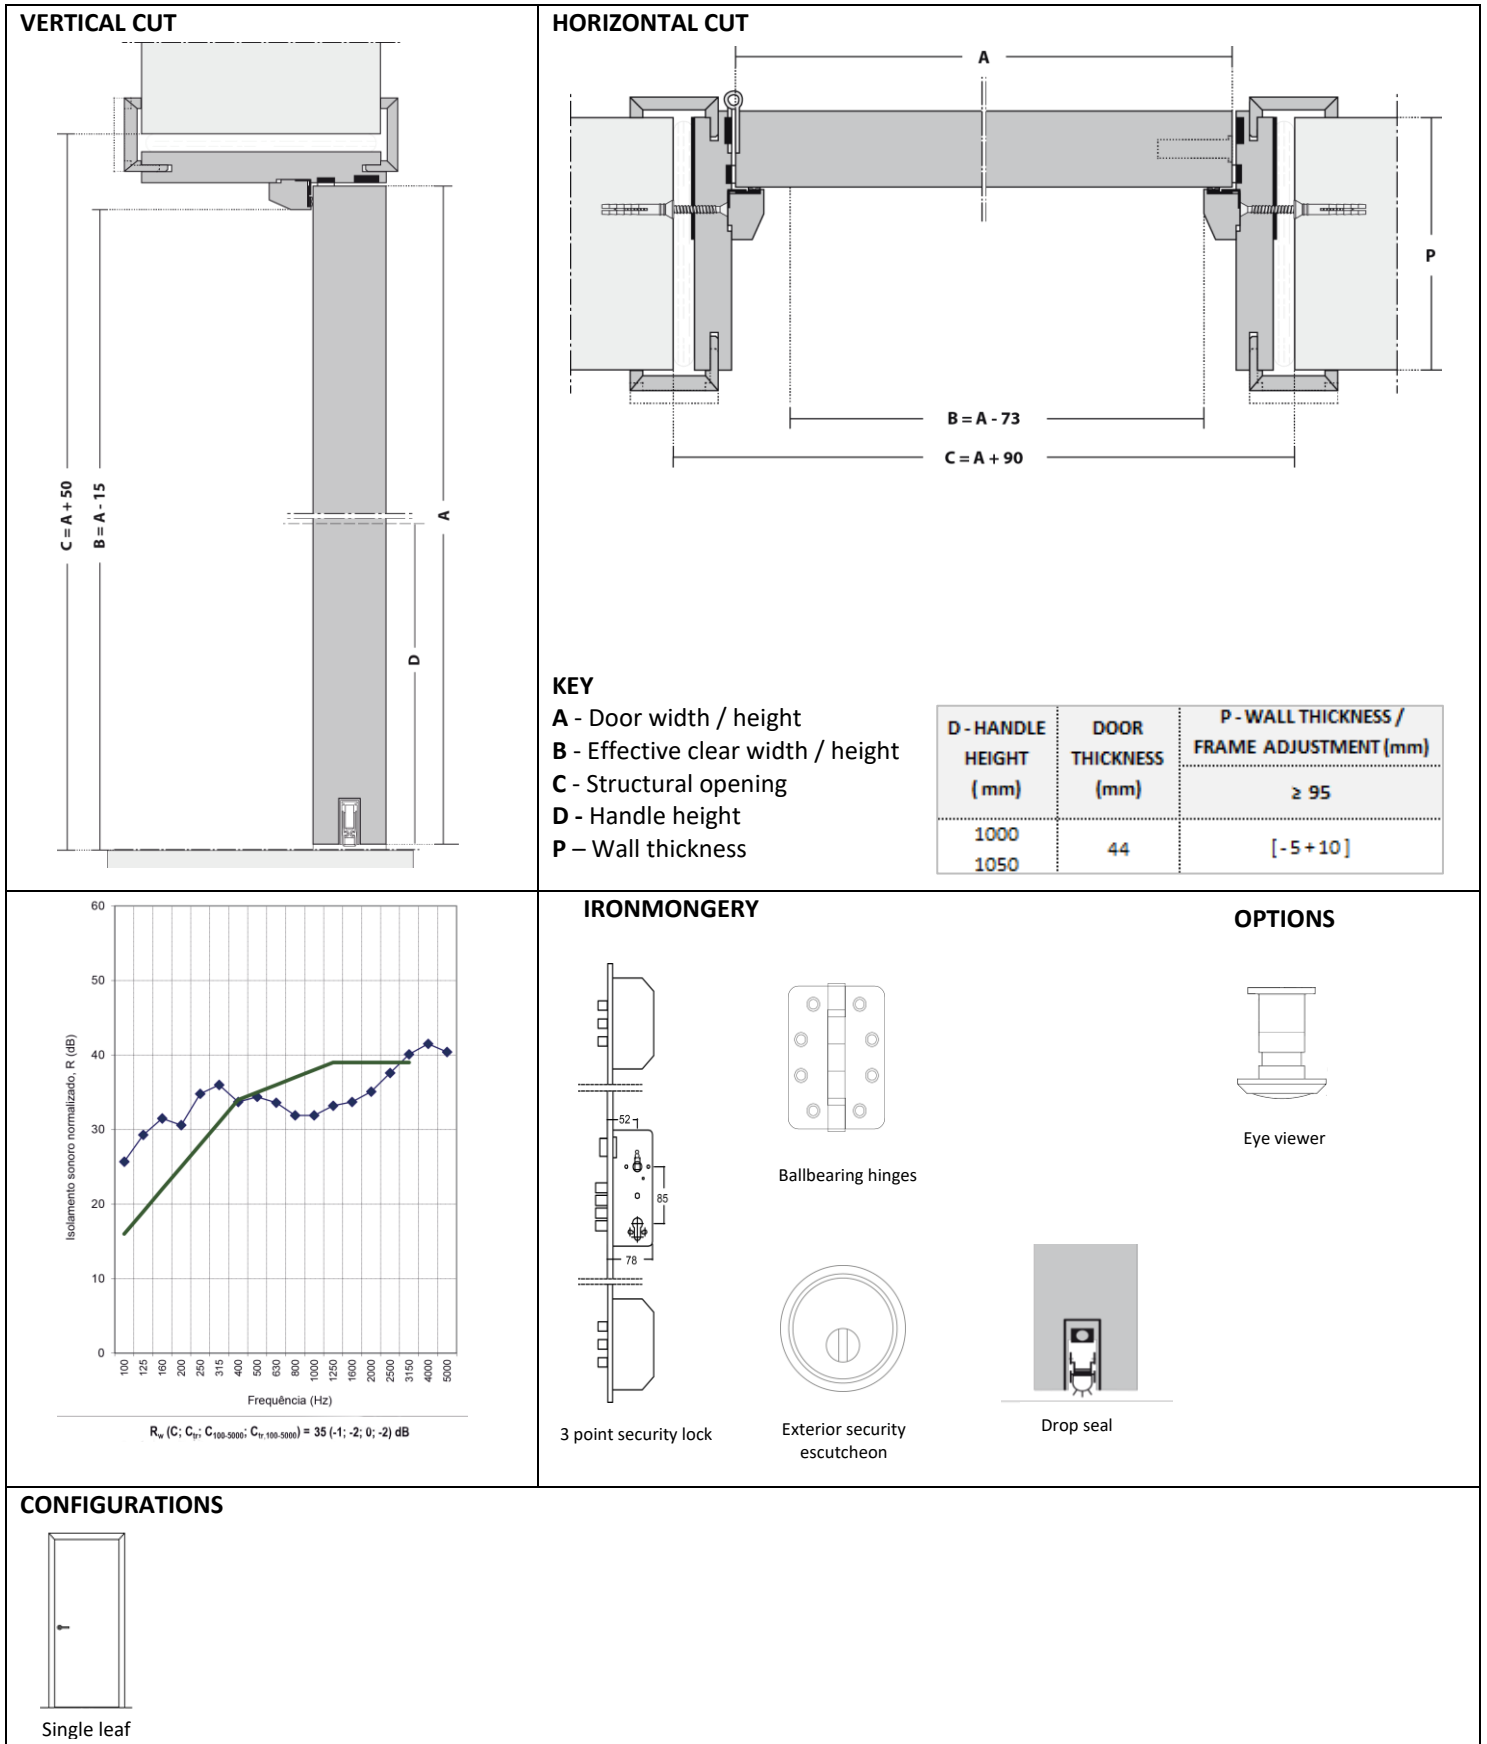

IRONMONGERY

- 3 point security lock
- Ballbearing hinges
- Exterior security escutcheon
- Drop seal

OPTIONS

Eye viewer

CONFIGURATIONS

Single leaf