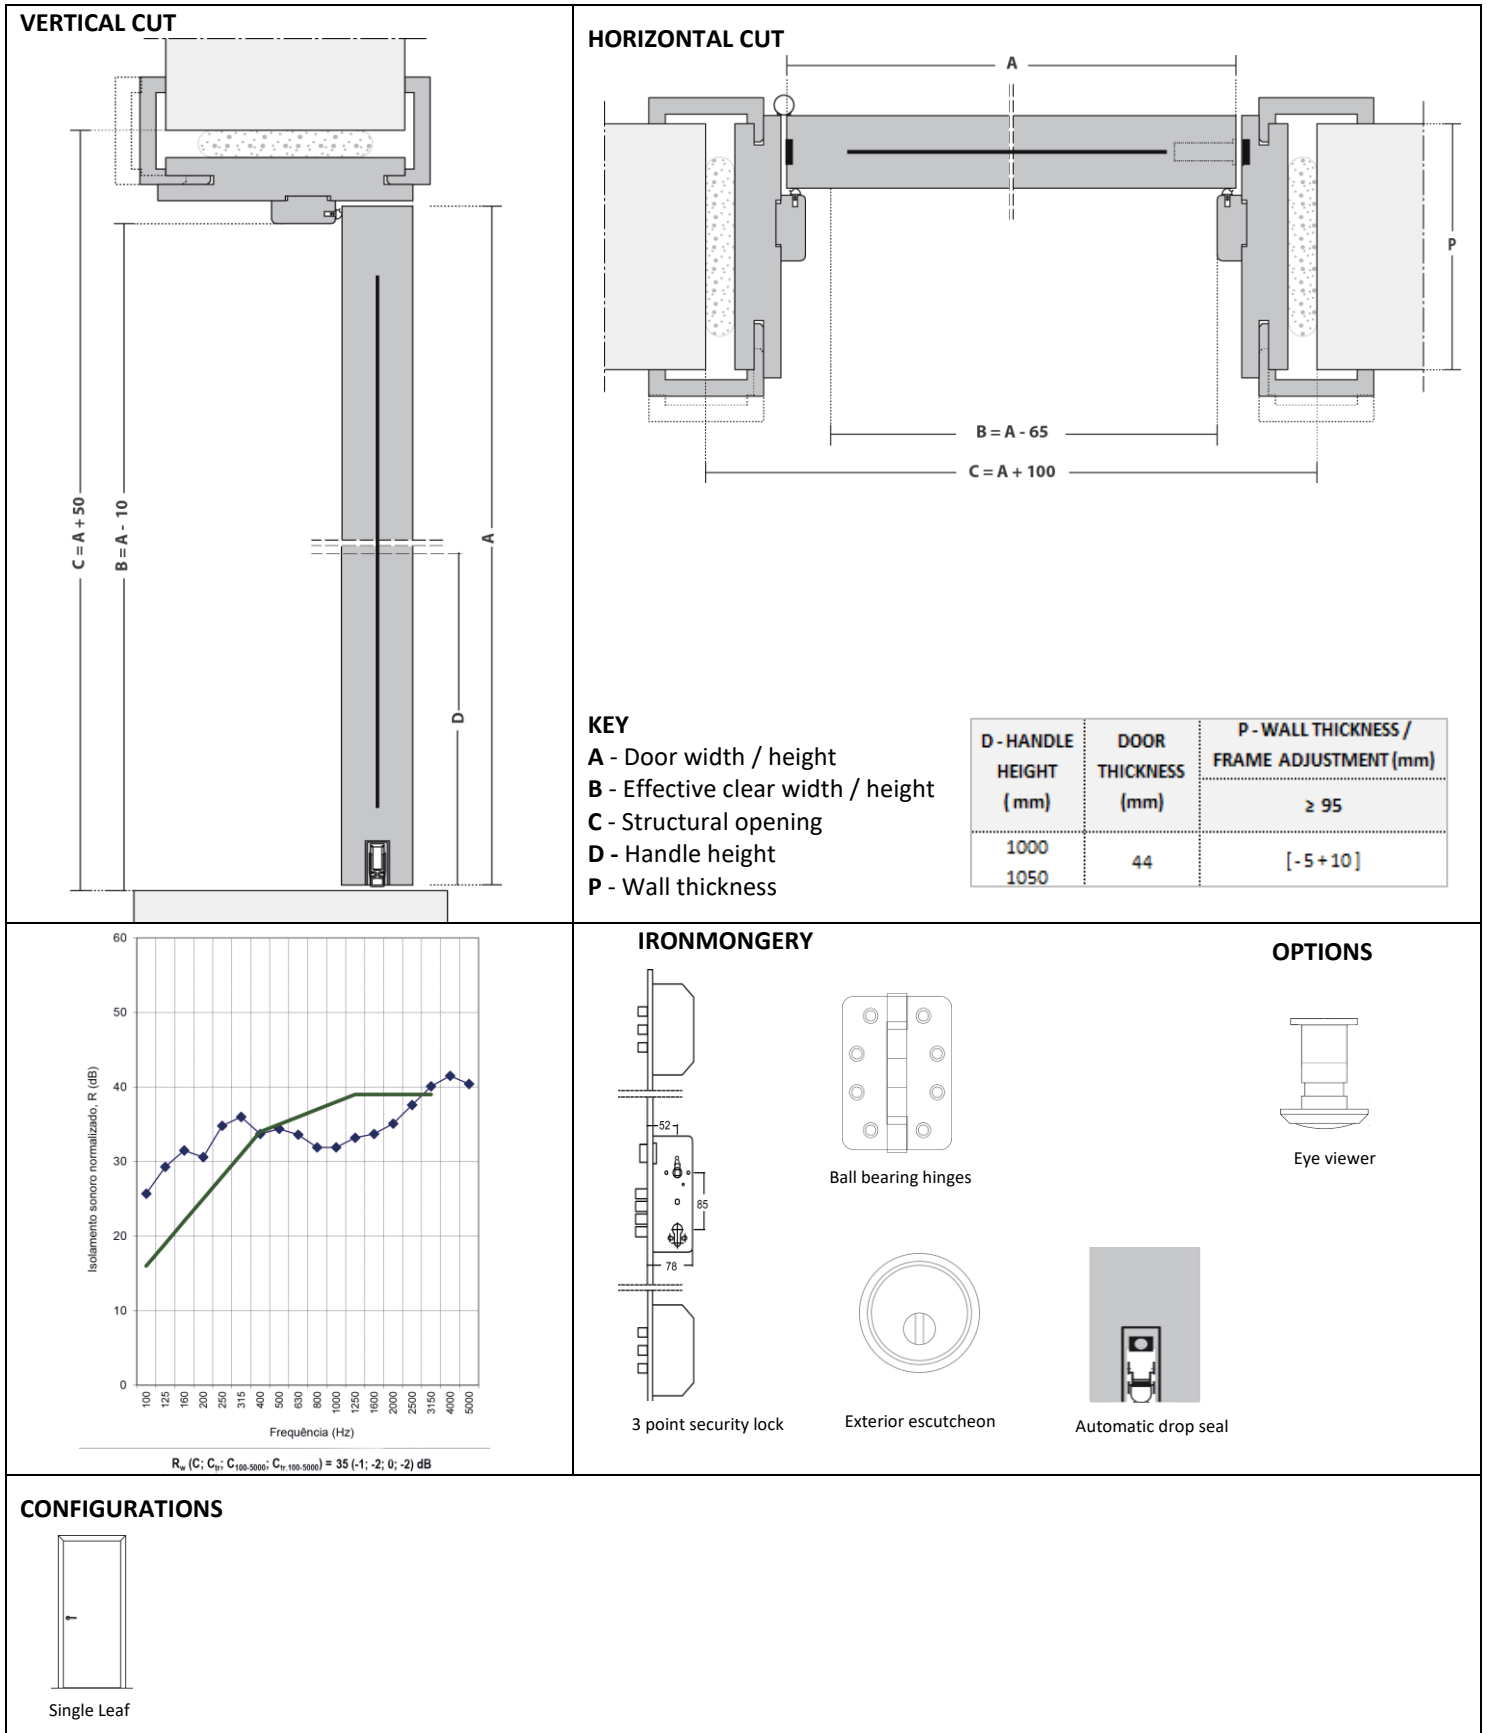

<p><b>GENERAL DESCRIPTION</b></p>	<p>Designed for apartment's entrances, this product include armoured door, security accessories and is certified as fire resistant, up to 30 minutes, thermal and acoustic insulation</p>	 <p><b>SECURITY</b></p>
<p><b>ACCREDITATION</b></p>	<p>Fire certification as per EN 1634-1 EI30 rating as per EN 13501-2 Acoustic insulation according to ISO 10140 and rating as per ISO 717-1 Thermal transmission coefficient <math>U_D=1,8W/(m^2 \cdot ^\circ C)</math> according to ISO 10077-1 and ISO 10077-2</p>	 <p><b>EI30</b></p>
<p><b>DOOR</b></p>	<p>Overall 44mm thick Solid core in particle board, reinforced with stainless steel sheet Rails and stiles in softwood, vertical edge banded Facing in MDF, features according to EN 13986</p>	 <p><b>ACOUSTIC</b></p>
<p><b>FRAME</b></p>	<p>Frame in high density plywood, jamb 28mm thick, features according to EN 13986 Fixed and adjustable architraves in high density plywood Intumescent seals 15x4mm Isolation profile</p>	 <p><b>RW35dB</b></p>
<p><b>FINISHES</b></p>	<p>Naturdor® - real wood veneer or stained Dekordor® 3D - embossed finish design vertical and horizontal Dekordor® HD - hard wearing laminate Dekordor® SD - decorative foil Lacdor - Lacquered finish with approximate RAL colour</p>	 <p><b>2,1W/M<sup>2</sup>.°C</b></p>
<p><b>IRONMONGERY</b></p>	<p>Security lock with 3 locking points 4" stainless steel ball bearing hinges Automatic drop seal.</p>	 <p><b>ANTI SMOKE</b></p>
<p><b>OPTIONS</b></p>	<p>Eye viewer</p>	
<p><b>ENVIRONMENTAL BENEFITS</b></p>	<p>Recycled content, all series FSC Certified wood, upon request</p>	<p><b>ACREDITATION</b></p>

Note: Depending on product features or configurations, dimensions will vary. As we are constantly improving our product range, we reserve the right to make changes without prior notice. The guarantee certificate is an integral part of the technical data sheet, available at [www.vicaima.com](http://www.vicaima.com).