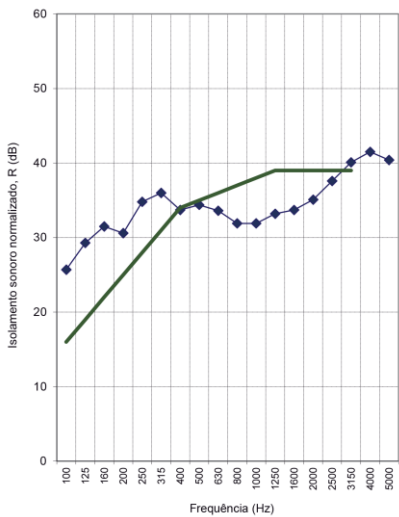

Note: Depending on product features or configurations, dimensions will vary. As we are constantly improving our product range, we reserve the right to make changes without prior notice. The guarantee certificate is an integral part of the technical data sheet, available at www.vicaima.com.