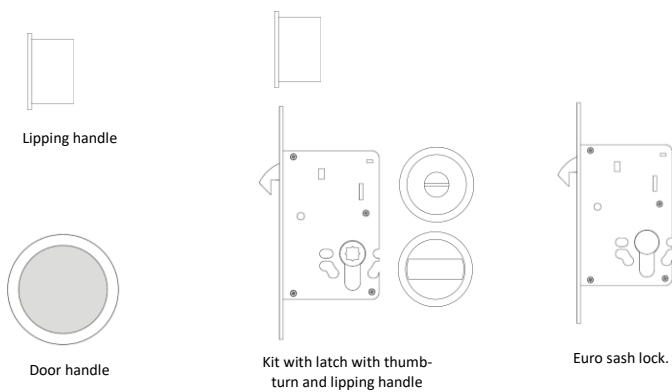

VERTICAL CUT

HORIZONTAL CUT

KEY

- **A** - Door width / height
- **B** - Effective clear width / height
- **C** - Structural opening
- **D** - Handle height
- **P** - Wall Thickness

D - HANDLE HEIGHT (mm)	DOOR THICKNESS (mm)	P - WALL THICKNESS / FRAME ADJUSTMENT (mm)
		≥ 80
1000	35	[- 5 + 10]
1050	40	

OPTIONS

CONFIGURATIONS

Note: Depending on product features or configurations, dimensions will vary. As we are constantly improving our product range, we reserve the right to make changes without prior notice. The guarantee certificate is an integral part of the technical data sheet, available at www.vicaima.com