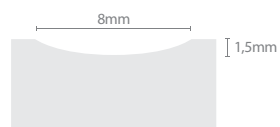

## DESIGN TYPES

U=3x1,5MM

V=3x1,5MM

V=6x3MM

C=8x1,5MM

Naturdor® Stained only available with V 3x1,5mm  
Satin White or Satin Pure White only available with V 6x3mm or C 8x1,5mm