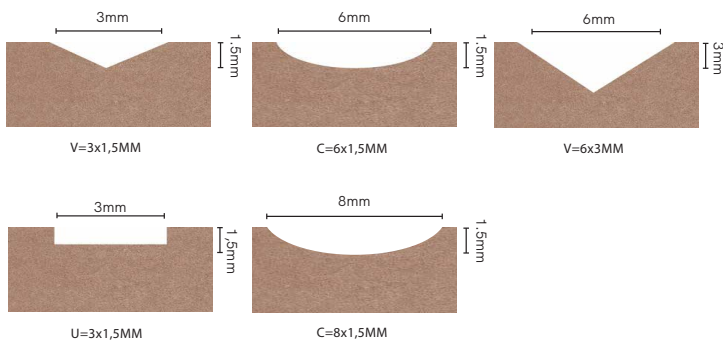

GROOVE DESIGNS

NOTE: Naturdor® Stained, Extra or Vision only available with V 3x1,5mm
Lacdor Satin only available with V 6x1,5mm, V 6x3mm or C 8x1,5mm