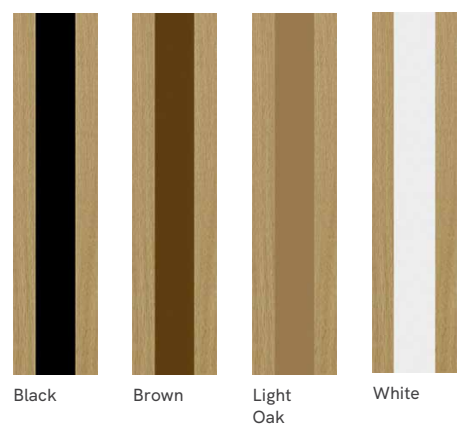

KEY: ● Portaro® ● Block

NOTE: Grooved models where groove runs to edge may have constraints on doors with fire and/or acoustic performance.

GROOVES OPTIONS

DESIGN	GROOVE COLOR				NATURDOR®				DEKORDOR®				LACDOR		
	BLACK	BROWN	LIGHT OAK	WHITE	NATUR	STAINED ^(*)	EXTRA ^(*)	VISION ^(*)	DK 3D	DK HD	DK SD	DK SD VS	PRIMÁRIO LIGHT	SATIN	RAL
U 3X1,5mm	●	●	●	●	●				●	●	●		●		
V 3X1,5mm	●	●	●	●	●	●	●	●	●	●	●		●		●
C 6X1,5mm														●	
V 6X3mm	●	●	●	●	●									●	●
C 8X1,5mm	●	●	●	●	●									●	●

(*) Specific groove colors will apply for certain door finishes, such as, Naturdor® Stained, Extra, Vision and some RAL colors

GROOVE DESIGNS

NOTE: Naturdor® Stained, Extra or Vision only available with V 3x1,5mm
Lacdor Satin only available with V 6x1,5mm, V 6x3mm or C 8x1,5mm

COLOR OPTIONS

NOTE: Specific groove colours will apply for certain door finishes, such as, Naturdor® Stained, Extra, Vision and some RAL colors

www.vicaima.com

Vicaima

Indústria de Madeiras e Derivados, S.A
Apartado 9, 3730-953 Vale de Cambra, Portugal
T. +351 256 426 300
E. vicaima@vicaima.com