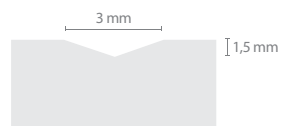

## DESIGN TYPES

U=3x1,5MM

V=3x1,5MM

V=6x3MM

C=8x1,5MM

Naturdor® Stained only available with V 3x1,5mm  
Satin White or Satin Pure White only available with V 6x3mm or C 8x1,5mm