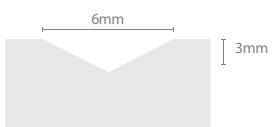

## DESIGN TYPES

U=3x1,5MM

V=3x1,5MM

V=6x3MM

C=8x1,5MM

Naturdor® Stained only available with V 3x1,5mm  
Satin White or Satin Pure White only available with V 6x3mm or C 8x1,5mm