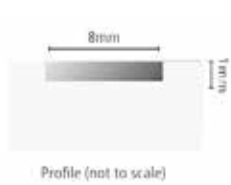

Inlays

Standard Inlay options