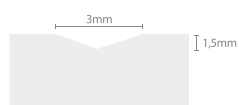

PG2P

PG3P

PG4P

PG3PN

Choice of groove shapes

S=3x1,5mm

V=3x1,5mm*

C=8x1,5mm*

not to scale

Groove colour options

White

Black

Brown

Light Oak

Silver

Grooved (Linear Designs)