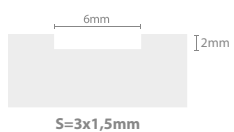

PG2P

PG3P

PG4P

PG3PN

Choice of groove shapes

S=3x1,5mm

V=3x1,5mm*

C=8x1,5mm*

not to scale

Groove colour options

White

Black

Brown

Light Oak

Silver

Grooved (Linear Designs)