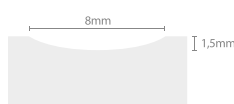

PG2P

PG3P

PG4P

PG3PN

Choice of groove shapes

S=3x1,5mm

V=3x1,5mm*

C=8x1,5mm*

not to scale

Groove colour options

White

Black

Brown

Light Oak

Silver

Grooved (Linear Designs)