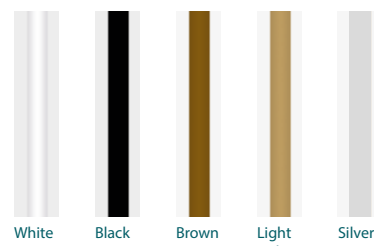

Dekordor SD®
White Ash
RAL 9016

Dekordor HD®
White
RAL 9016

Laccdor
Satin Pure White
RAL 9010

Laccdor
Satin White
RAL 9003

P2G
Primed 2 Go

Factory Industrial
Primed

Grooved (Panel Designs)

PG1P

PG2P

PG3P

PG4P

PG3PN

Choice of groove shapes

S=3x1,5mm

V=3x1,5mm*

C=8x1,5mm*

not to scale

Groove colour options

White

Black

Brown

Light Oak

Silver

Grooved (Linear Designs)

PG2V

PG2H

PG3H

PG4H

PG5H

Ranges and Door Finish

Available groove colours

		White	Black	Brown	Light Oak	Silver
Dekordor® SD	White Smooth	✓	✓	✓	✓	✓
	White Woodgrain	✓	✓	✓	✓	✓
	White Ash	✓	✓	✓	✓	✓
Dekordor® HD	White	✓	✓	✓	✓	✓
Lacdor	White Satin	✓				
	Satin Pure White	✓				
Primed	P2G	✓*				
	Industrial Primed	✓*				